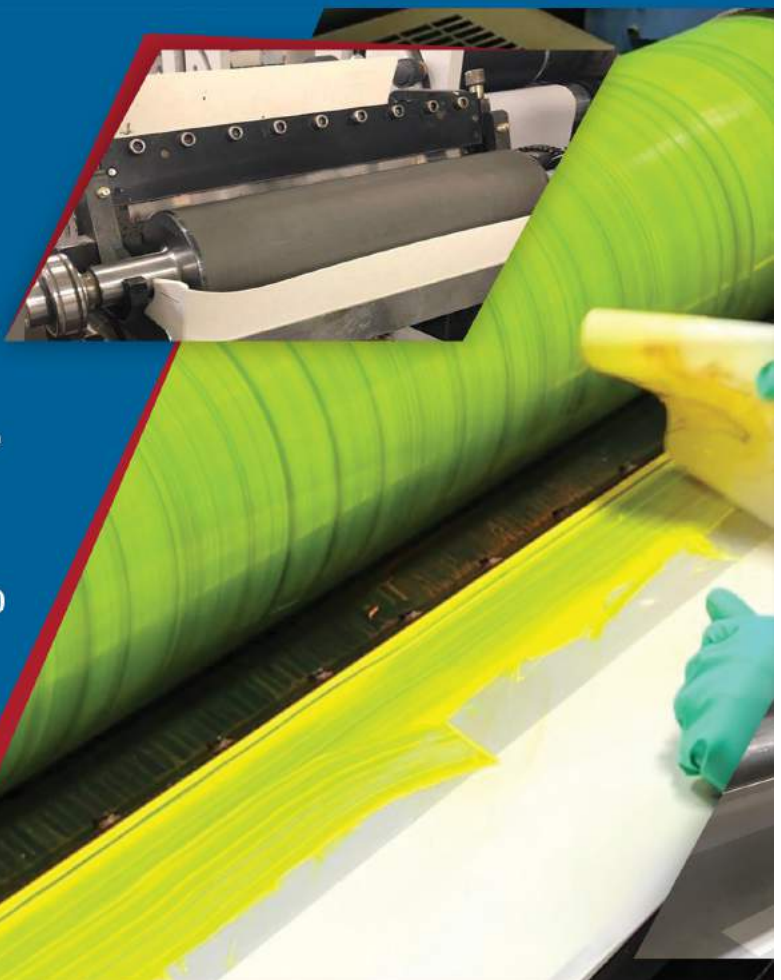

# Drip Trays

Spending more than  
5 minutes cleaning  
drip trays?

*You're doing it wrong!*

DIP Co offers watertight, disposable drip trays for printing presses, coaters and laminators. With widths of up to 125 inches available, we've got just what you need to turn your worst clean-up duty into your most effortless!